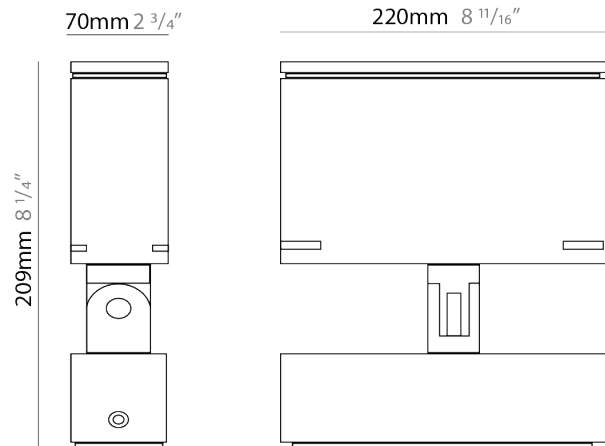

PROJECT
TYPE
SPECIFIER
QUANTITY
DATE

TARGET SURFACE

E9F234- -
base number   Finish   Lens
                         Options   Options

1. To build a product code in our configurator select the specify button on the base model # product page
2. To build a manual product code on this datasheet choose from the options listed below in blue font and add the suffix to the base model #

GENERAL

Series: Target
Brand: Platek
Division: Exterior
Mounting Type: Surface
Mounting Location: Above Ground
Subcategory: Flood

PHYSICAL

Shape: Rectangle
Length (mm): 220
Length (in): 8 11/16
Width (mm): 70
Width (in): 2 3/4
Height (mm): 213
Height (in): 8 3/8
Light Distribution: Adjustable / Direct
Screws: A4 stainless steel
Diffuser: Clear tempered glass
Fixture Finish: BLK / WHI / GRY / COR / ANT / BRZ
Fixture Material: Aluminum Die Cast
Cable Details: 2000mm Cable

ELECTRICAL

Lamp Type: LED
Total Output Wattage (W): 32
Dimming: DMX
Driver Included: No
Driver Location: Remote
Driver Type: Constant Current - Universal
Driver Class: Class 2
Input Voltage (V): 120 - 277
Constant Current (MA): 700

LED

Number of LEDs: 16
Color Temperature (°K): RGBW
CRI: >80 CRI
Lamp Life (hrs): 60000
Special LEDs offerings: RGBW

OPTICAL

Optic°: 9 / 24 / 48 / ELL
Adjustability: Rotational 330°; Tilt 90°

RATINGS AND CERTIFICATIONS

Certified By: Certified for North American Standards
IP rating: IP66
IK Rating: IK08
Bug Rating: B2 U0 G0