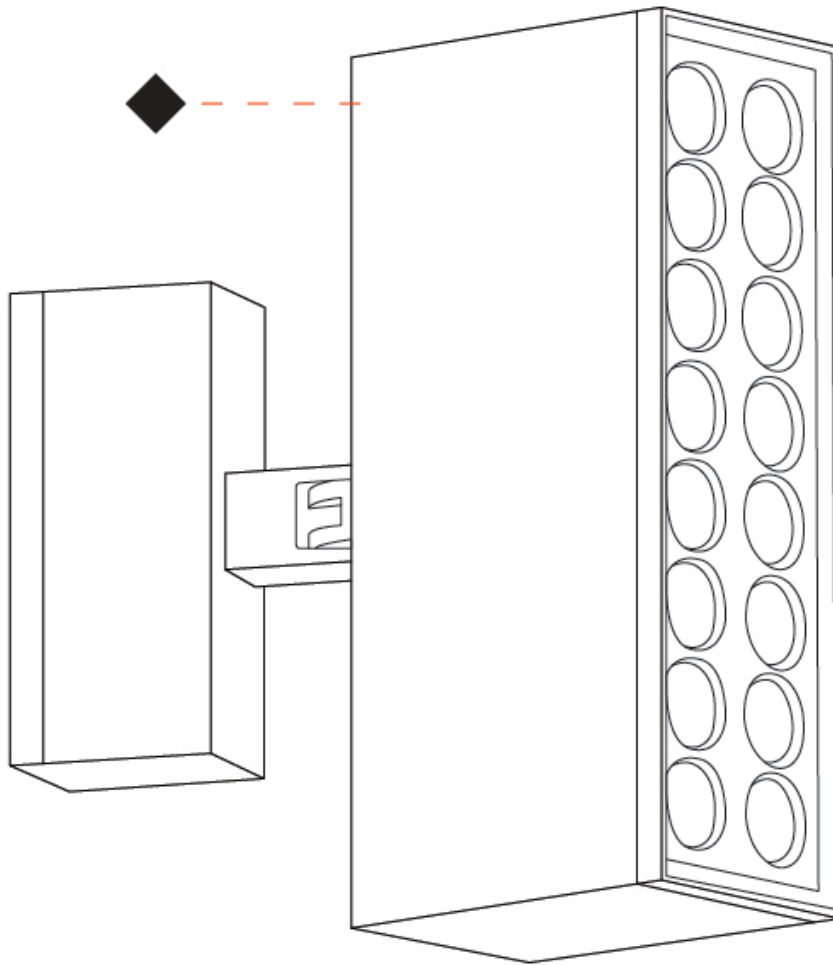

TARGET POST

E9B289-

PROJECT	_____
TYPE	_____
SPECIFIER	_____
QUANTITY	_____
DATE	_____